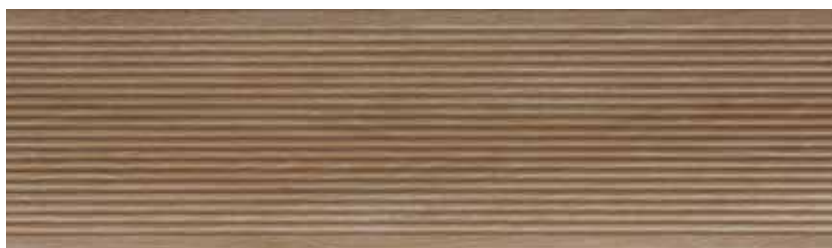

Rainforest
Deck Straw
22X85
8,6"X33,3"